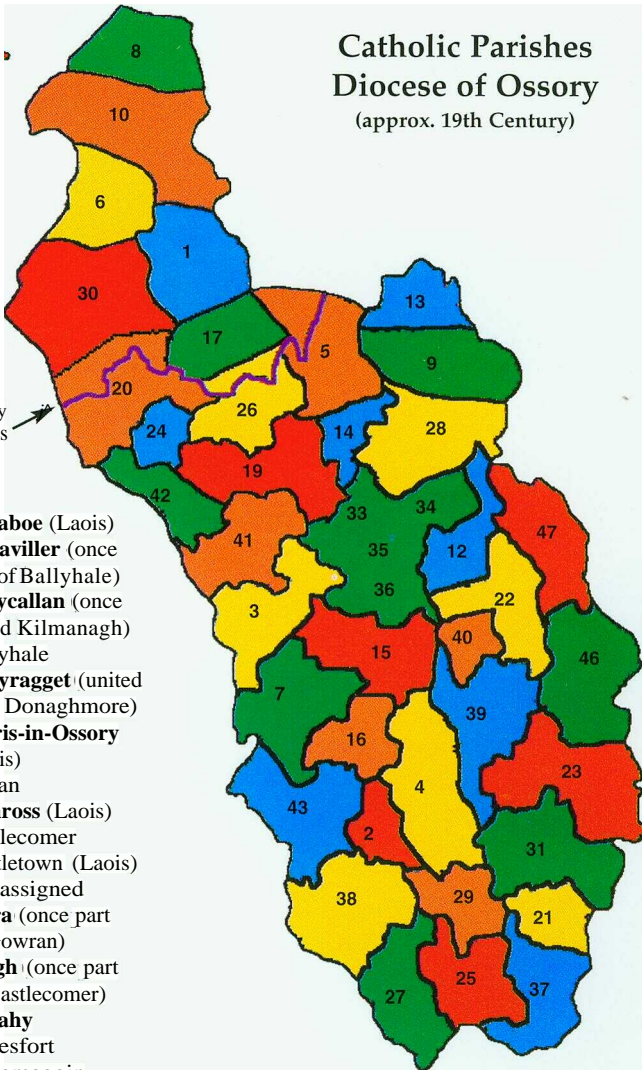

DIOCESE OF OSSORY

Catholic Parishes Diocese of Ossory (approx. 19th Century)

Border of
Co. Kilkenny
and Co. Laois

1. **Aghaboe** (Laois)
2. **Aghaviller** (once part of Ballyhale)
3. **Ballycallan** (once called Kilmanagh)
4. Ballyhale
5. **Ballyragget** (united with Donaghmore)
6. **Borris-in-Ossory** (Laois)
7. Callan
8. **Camross** (Laois)
9. Castlecomer
10. Castletown (Laois)
11. Not assigned
12. **Clara** (once part of Gowran)
13. **Clogh** (once part of Castlecomer)
14. **Conahy**
15. Danesfort
16. Dunamaggin
17. **Durrow** (Laois)
18. **Ferrybank** (part of Slieverue)
19. Freshford
20. **Galmoy** (once part of Erke)
21. **Glenmore** (once part of Slieverue)

22. **Gowran**
23. Inistioge
24. **Johnstown** (once part of Erke)
25. Kilmacow
26. Lisdowney
27. **Mooncoin** (once part of Rathkieran)
28. Muckalee
29. **Mullinavat** (once part of Kilmacow)
30. **Rathdowney** (Laois)
31. Rosbercon
32. Seir Kieran (Offaly)
33. St. Canice's
34. St. John's
35. St. Mary's
36. St. Patrick's
37. Slieverue
38. **Templeorum** (once called Fiddown)
39. Thomastown
40. **Tullaherin** (once part of Thomastown)
41. **Tullaroan** (once part of Freshford)
42. Uriingford
43. **Windgap** (once part of Killamery)